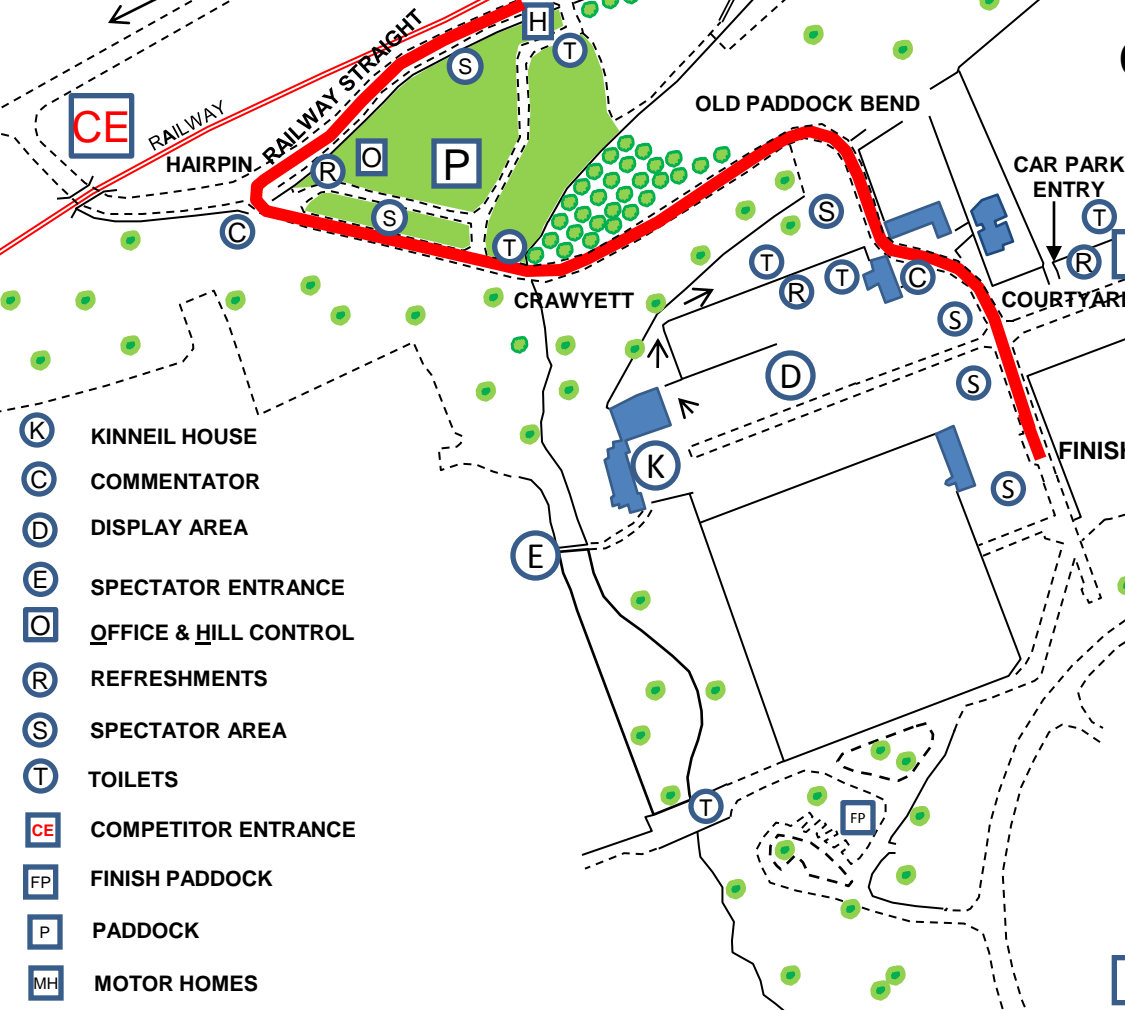

TO GRANGEMOUTH & M9

START

FOOTPATH TO PADDOCK

CAR PARK

TO EDINBURGH
A904 & M9

- K KINNEIL HOUSE
- C COMMENTATOR
- D DISPLAY AREA
- E SPECTATOR ENTRANCE
- O OFFICE & HILL CONTROL
- R REFRESHMENTS
- S SPECTATOR AREA
- T TOILETS
- CE COMPETITOR ENTRANCE
- FP FINISH PADDOCK
- P PADDOCK
- MH MOTOR HOMES